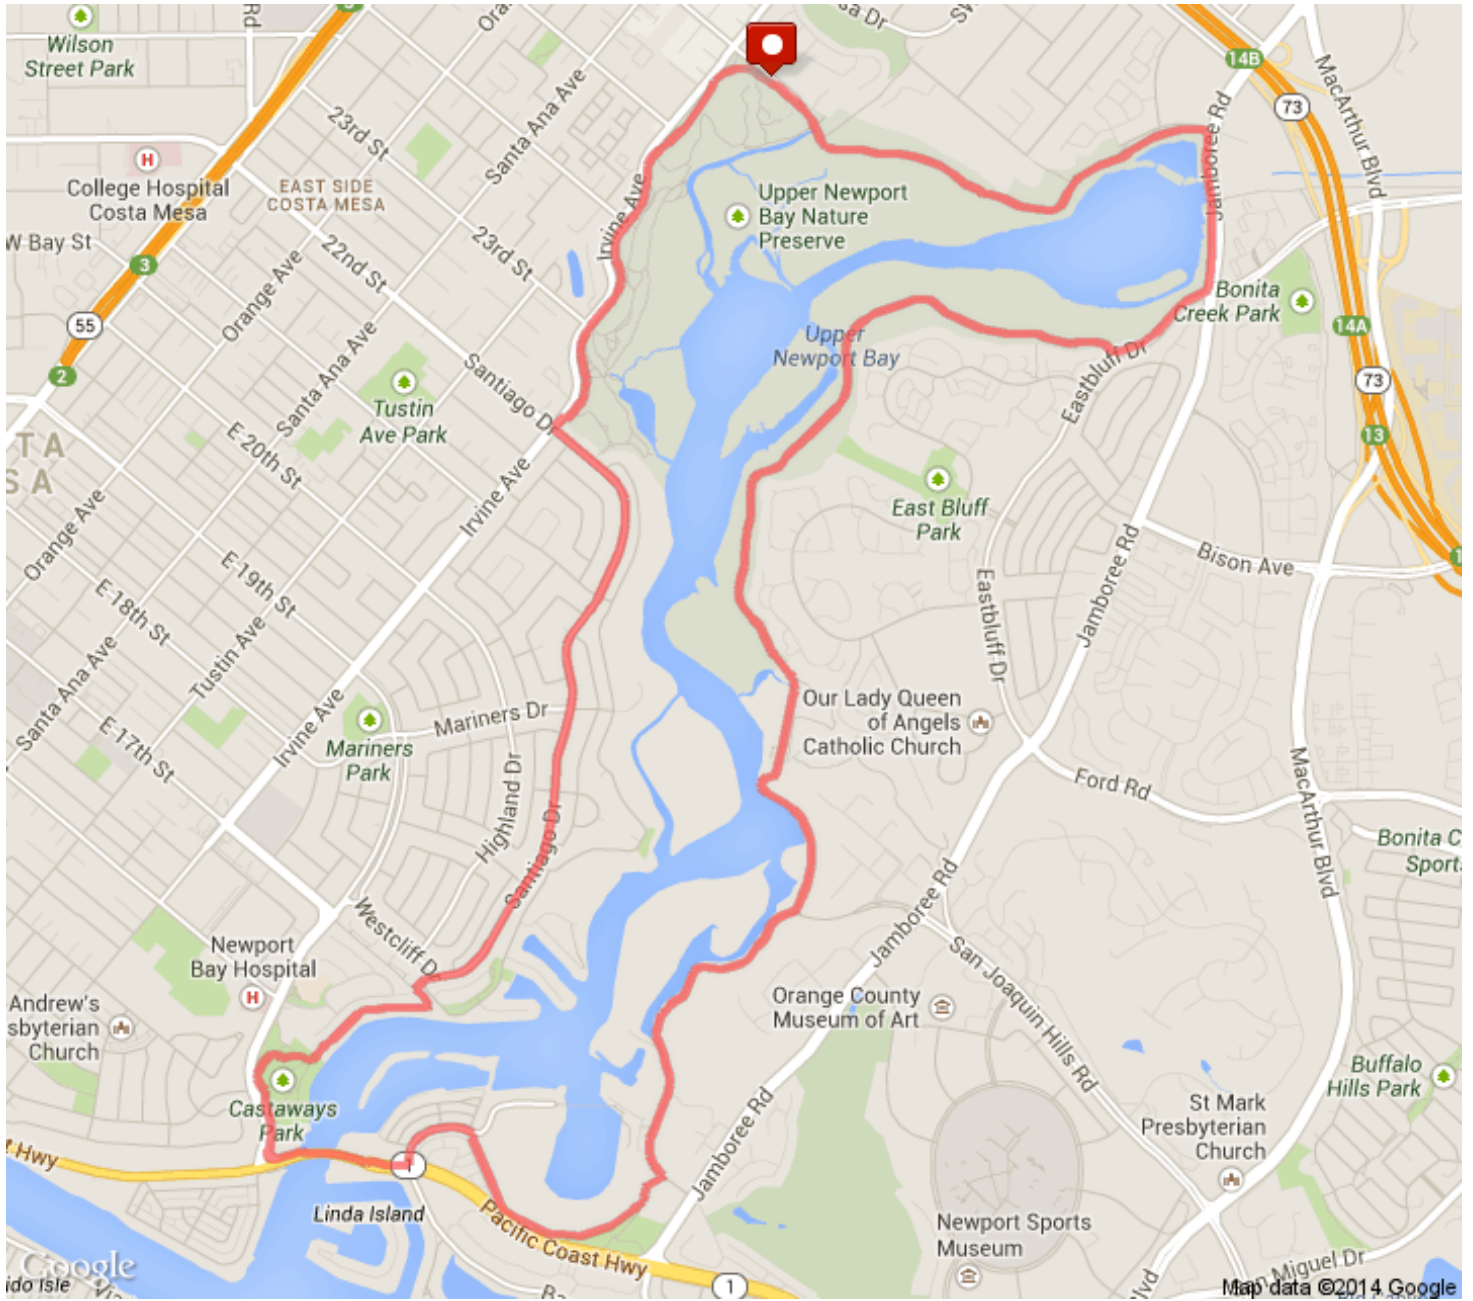

# Back Bay 10 Mile

Distance: 9.99 mi

mapmyrun

 Head southeast on Bayview Trail	0 mi (+0.06 mi)
 Head southeast on Bayview Trail	0.07 mi (+0.07 mi)
 Head southeast on Bayview Trail	0.13 mi (+0.13 mi)
 Head east on Bayview Trail	0.26 mi (+0.21 mi)
 Head east on Bayview Trail	0.47 mi (+0.43 mi)
 Head northeast on Bayview Trail Destination will be on the right	0.89 mi (+0.19 mi)
 Head northeast on Bayview Trail	1.08 mi (+0.17 mi)
 Turn right to stay on Bayview Trail Destination will be on the left	1.25 mi (+0.03 mi)
 Head south on Bayview Trail toward San Diego Creek Trail Destination will be on the right	1.28 mi (+0.35 mi)
 Head southwest on Bayview Trail toward Eastbluff Side Path	1.63 mi (+0.01 mi)
 Slight right onto Eastbluff Side Path Destination will be on the right	1.64 mi (+0.17 mi)
 Head southwest on Eastbluff Side Path toward Back Bay Dr	1.81 mi (+0.11 mi)
 Head west on Eastbluff Side Path toward Back Bay Dr	1.91 mi (+0 mi)
 Turn right onto Back Bay Dr Destination will be on the right	1.92 mi (+0.33 mi)
 Head northwest on Back Bay Dr	2.25 mi (+0.33 mi)
 Head southwest on Back Bay Dr Destination will be on the left	2.58 mi (+0.45 mi)
 Head southwest on Back Bay Dr Destination will be on the right	3.03 mi (+0.48 mi)
 Head southeast on Back Bay Dr Destination will be on the left	3.51 mi (+0.35 mi)
 Head west on Back Bay Dr	3.86 mi (+0.14 mi)
 Head southeast on Back Bay Dr toward San Joaquin Hills Rd Destination will be on the left	4.01 mi (+0.4 mi)

---

 Head northeast on Bayview Trail Destination will be on the left	9.64 mi (+0.19 mi)
 Head northeast on Bayview Trail	9.82 mi (+0.15 mi)
 Head southeast on Bayview Trail	9.98 mi (+0.01 mi)
 Destination	9.99 mi (+0 mi)

---

MapMyRun • <http://mapmyrun.com/routes/view/349397667>