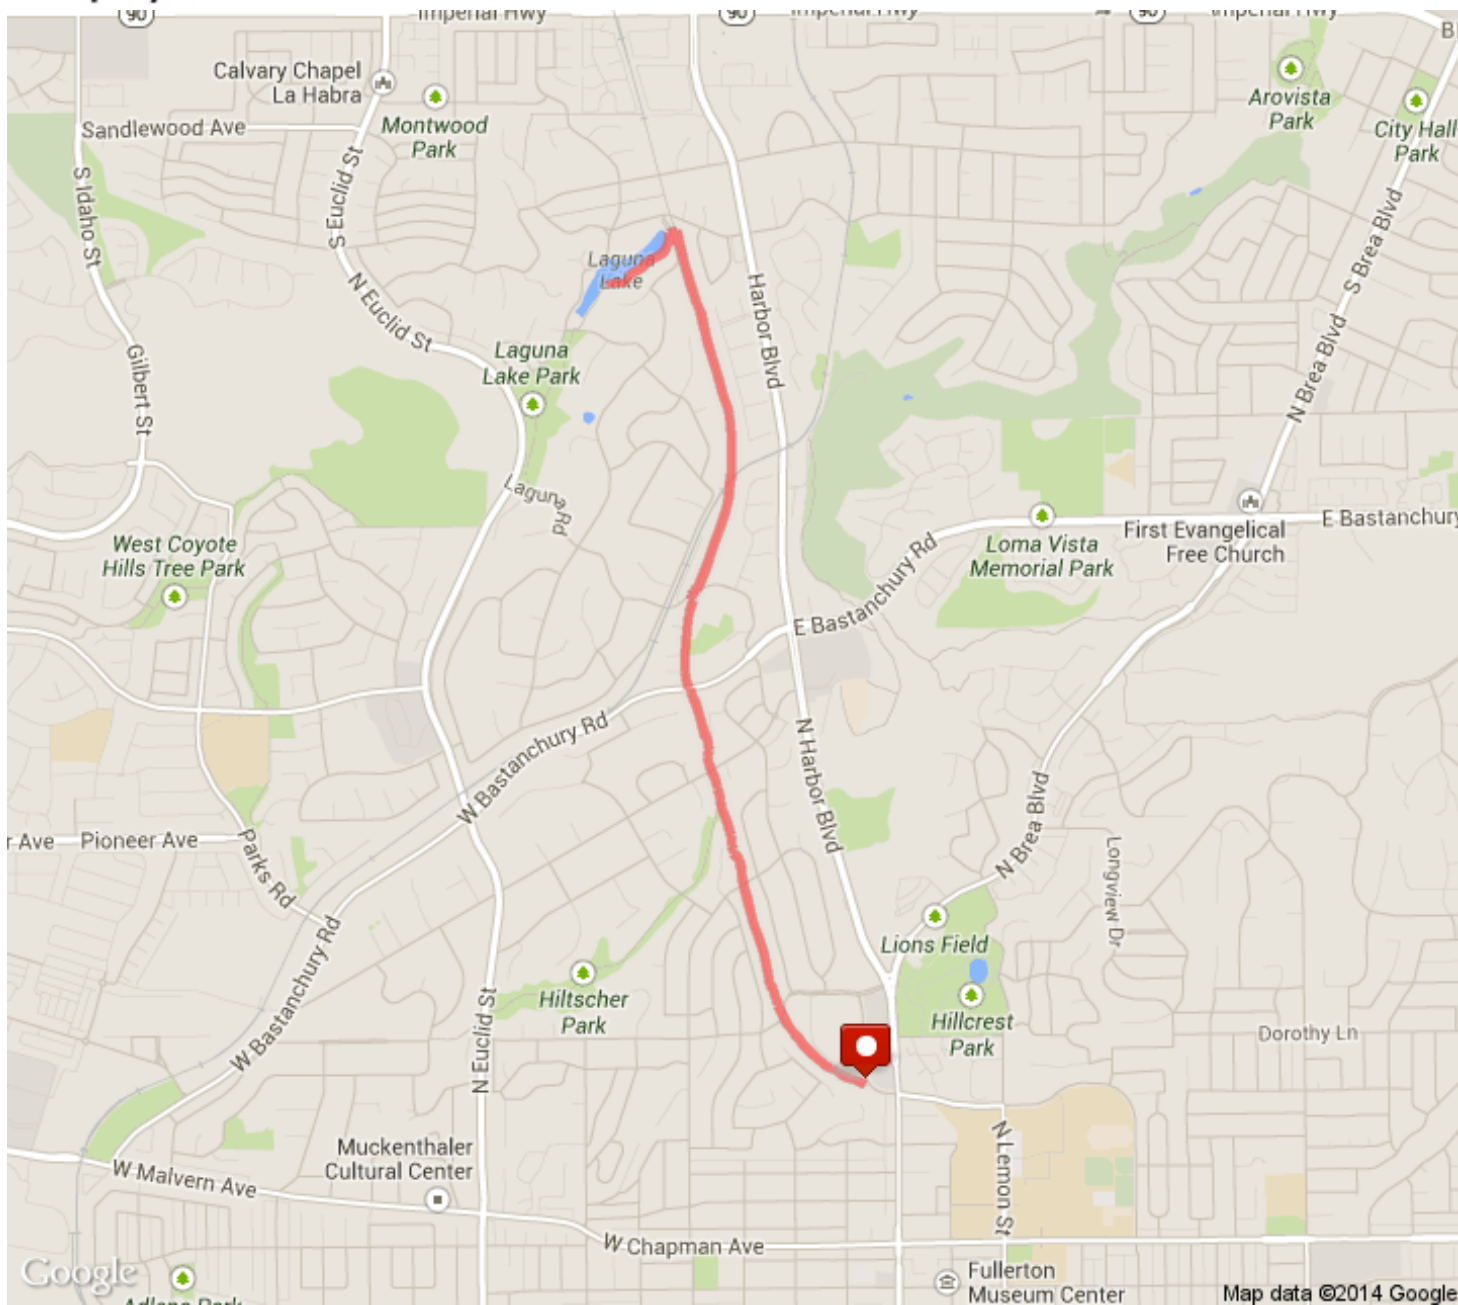

Fullerton Courthouse 5 mile

Distance: 4.99 mi

mapmyrun

	Head west on Juanita Cooke Greenbelt Trail toward W Valley View Dr	0 mi (+0.2 mi)
	Head northwest on Juanita Cooke Greenbelt Trail toward W Valley View Dr	0.2 mi (+0.14 mi)
	Head north on Juanita Cooke Greenbelt Trail toward N Richman Ave	0.33 mi (+0.23 mi)
	Head north on Juanita Cooke Greenbelt Trail toward N Richman Ave	0.56 mi (+0.21 mi)
	Head north on Juanita Cooke Greenbelt Trail toward Hiltcher Park Trail	0.78 mi (+0.12 mi)
	Head north on Juanita Cooke Greenbelt Trail toward W Bastanchury Rd	0.9 mi (+0.08 mi)
	Head north on Juanita Cooke Greenbelt Trail toward W Bastanchury Rd	0.98 mi (+0.12 mi)
	Head north on Juanita Cooke Greenbelt Trail toward W Bastanchury Rd	1.1 mi (+0.01 mi)
	Turn left onto W Bastanchury Rd	1.1 mi (+0.01 mi)
	Turn right onto N Morelia Ave	1.11 mi (+0.23 mi)
	Turn right onto Laguna Rd Destination will be on the left	1.34 mi (+0.02 mi)
	Head southwest on Laguna Rd toward Juanita Cooke Greenbelt Trail	1.36 mi (+0.01 mi)
	Sharp right onto Juanita Cooke Greenbelt Trail	1.37 mi (+0.33 mi)
	Head north on Juanita Cooke Greenbelt Trail toward W Hermosa Dr	1.7 mi (+0.21 mi)
	Head north on Juanita Cooke Greenbelt Trail toward W Hermosa Dr	1.91 mi (+0.35 mi)
	This segment has no directions.	2.26 mi (+0.03 mi)
	Head south on Bud Turner Trail toward W Clarion Dr	2.29 mi (+0.08 mi)
	Head southwest on Bud Turner Trail toward W Clarion Dr	2.37 mi (+0.1 mi)
	Head west on Bud Turner Trail toward W Clarion Dr	2.47 mi (+0.03 mi)
	Head northeast on Bud Turner Trail toward Lakeside Dr	2.49 mi (+0.22 mi)

 This segment has no directions.	2.71 mi (+0.1 mi)
 Head south on Juanita Cooke Greenbelt Trail toward Laguna Rd	2.82 mi (+0.83 mi)
 Slight right onto Laguna Rd	3.65 mi (+0.01 mi)
 Turn left onto N Morelia Ave	3.66 mi (+0.23 mi)
 Turn left onto W Bastanchury Rd	3.89 mi (+0.01 mi)
 Turn right onto Juanita Cooke Greenbelt Trail	3.9 mi (+1.09 mi)
 Destination	4.99 mi (+0 mi)