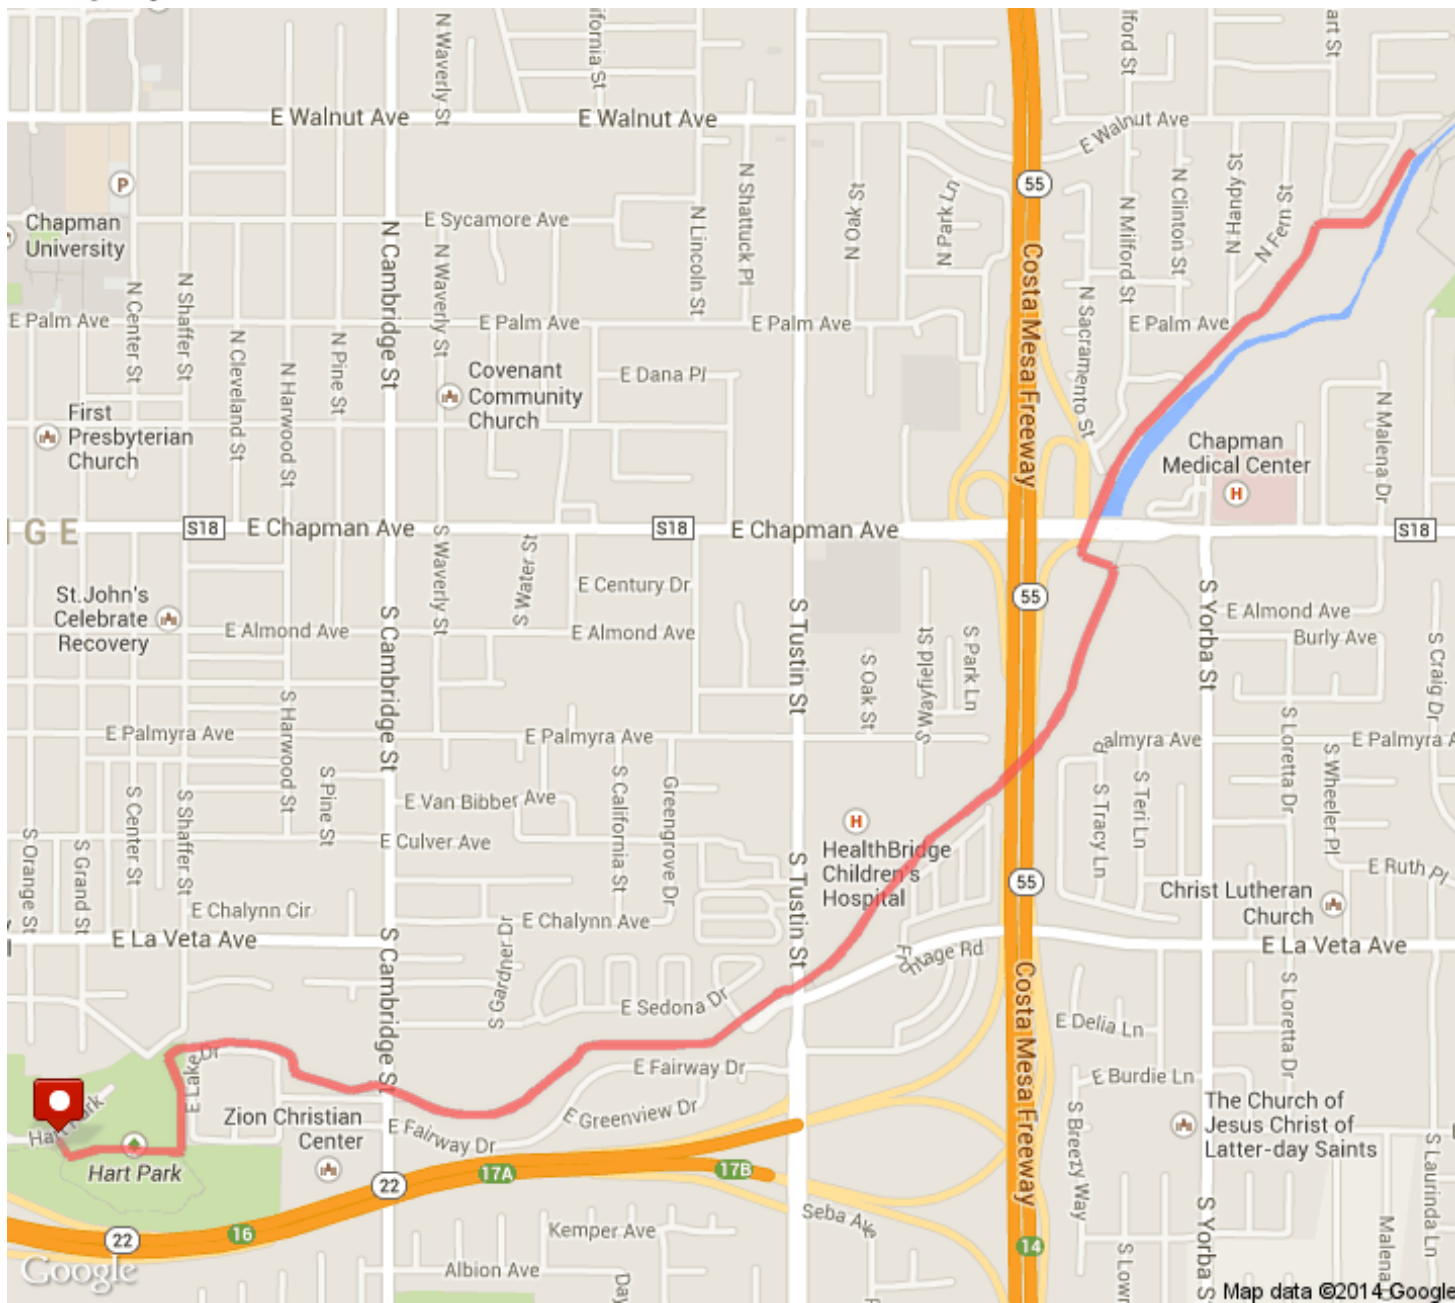

Hart Park 5 Mile

Distance: 5.0 mi

mapmyrun

	Head southeast on Santiago Creek Bike Trail toward Santiago Creek Trail & Bike Path	0 mi (+0.02 mi)
	Head southeast on Santiago Creek Bike Trail toward Santiago Creek Trail & Bike Path	0.02 mi (+0 mi)
	Turn left onto Santiago Creek Trail & Bike Path Destination will be on the left	0.02 mi (+0.05 mi)
	Head east on Santiago Creek Trail & Bike Path	0.08 mi (+0.06 mi)
	Head east on Santiago Creek Trail & Bike Path	0.14 mi (+0.03 mi)
	Head north on Santiago Creek Trail & Bikepath toward Santiago Creek Bike Trail	0.16 mi (+0.11 mi)
	Head north on Santiago Creek Trail & Bikepath toward Santiago Creek Bike Trail	0.28 mi (+0.05 mi)
	Head east on Santiago Creek Trail & Bikepath	0.33 mi (+0.08 mi)
	Head east on Santiago Creek Trail & Bikepath	0.41 mi (+0.09 mi)
	Head east on Santiago Creek Trail & Bikepath	0.5 mi (+0.04 mi)
	Slight left to stay on Santiago Creek Trail & Bikepath	0.54 mi (+0.02 mi)
	Head east on Santiago Creek Trail & Bikepath toward Santiago Creek Bike Trail	0.55 mi (+0.06 mi)
	Head southeast on Santiago Creek Trail & Bikepath toward Santiago Creek Bike Trail	0.61 mi (+0.05 mi)
	Head east on Santiago Creek Trail & Bikepath toward Santiago Creek Bike Trail	0.66 mi (+0.19 mi)
	Head northeast on Santiago Creek Trail & Bikepath toward Santiago Creek Bike Trail	0.85 mi (+0.13 mi)
	Head east on Santiago Creek Trail & Bikepath	0.98 mi (+0.03 mi)
	Slight left to stay on Santiago Creek Trail & Bikepath	1.01 mi (+0.09 mi)
	Head northeast on Santiago Creek Trail & Bikepath toward Santiago Creek Bike Trail	1.11 mi (+0.05 mi)