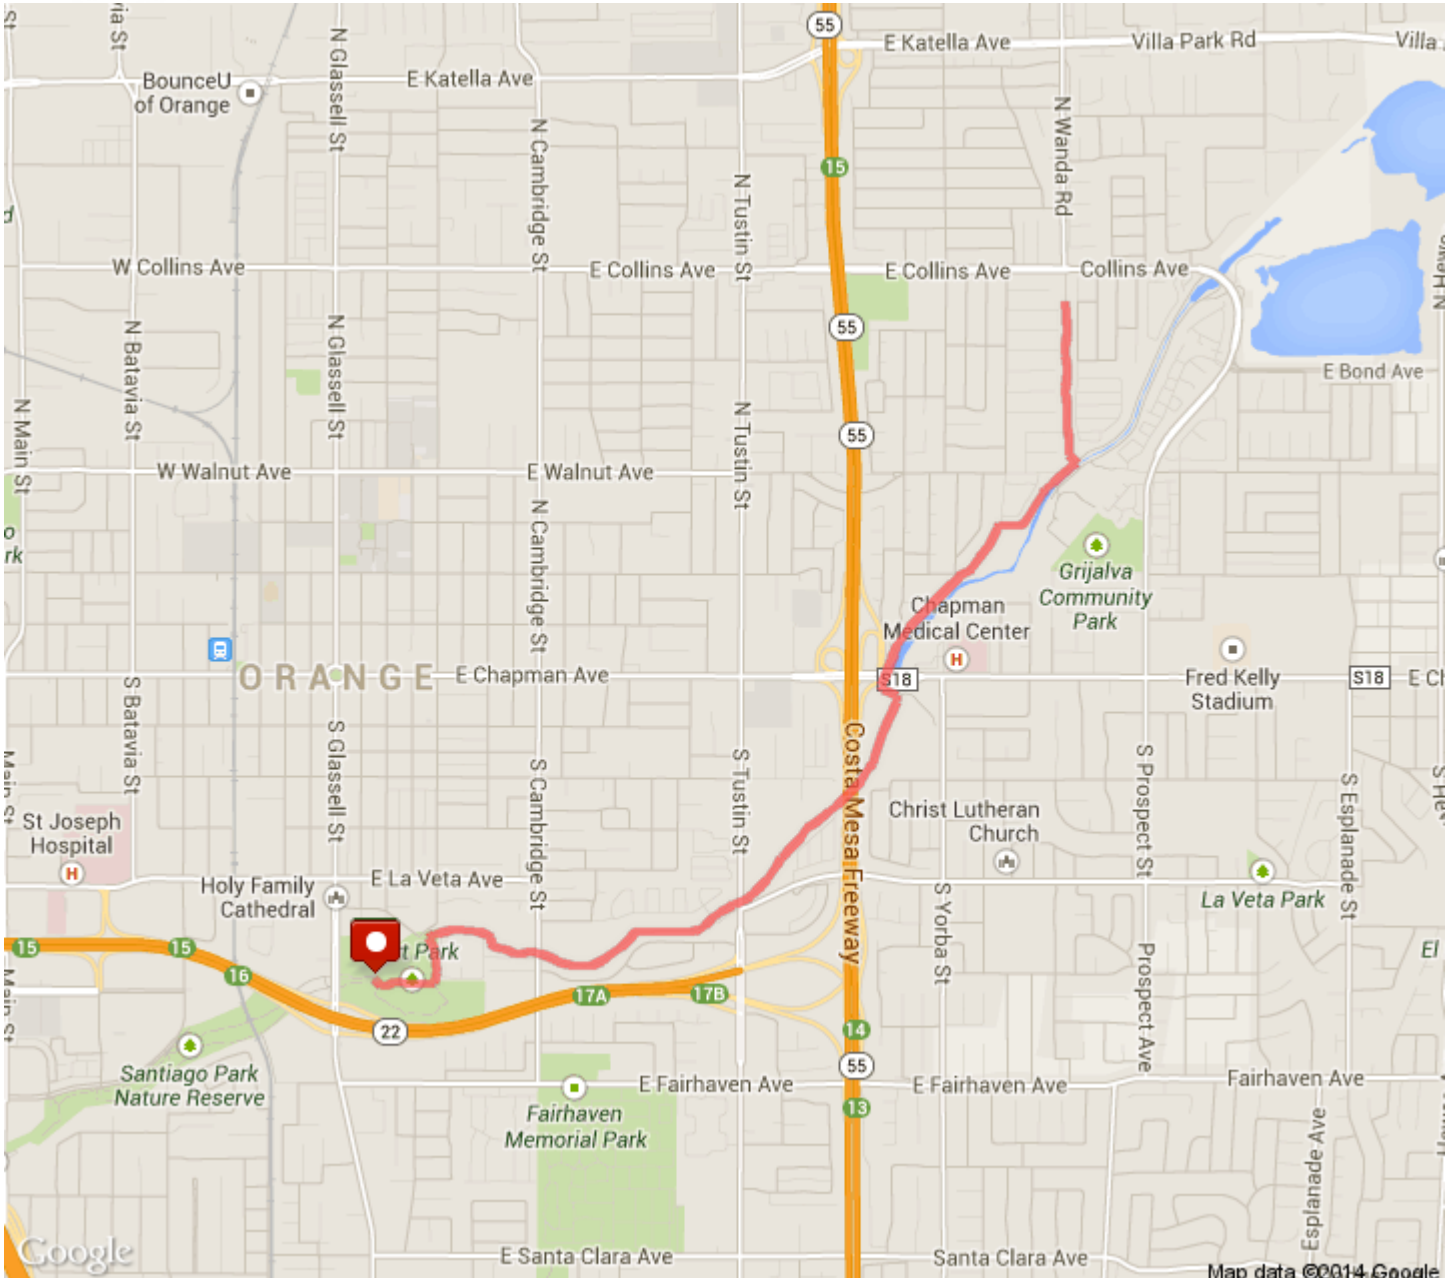

Hart Park 6 Mile

Distance: 6.0 mi

mapmyrun

	Head southeast on Santiago Creek Bike Trail toward Santiago Creek Trail & Bike Path	0 mi (+0.02 mi)
	Turn left onto Santiago Creek Trail & Bike Path	0.02 mi (+0.07 mi)
	Head east on Santiago Creek Trail & Bike Path	0.09 mi (+0.07 mi)
	Turn left to stay on Santiago Creek Trail & Bikepath	0.17 mi (+0.01 mi)
	Head north on Santiago Creek Trail & Bikepath toward Santiago Creek Bike Trail	0.17 mi (+0.12 mi)
	Head northeast on Santiago Creek Trail & Bikepath toward Santiago Creek Bike Trail Destination will be on the left	0.29 mi (+0.13 mi)
	Head east on Santiago Creek Trail & Bikepath	0.42 mi (+0.12 mi)
	Slight left to stay on Santiago Creek Trail & Bikepath	0.54 mi (+0.02 mi)
	Head east on Santiago Creek Trail & Bikepath toward Santiago Creek Bike Trail	0.56 mi (+0.11 mi)
	Head east on Santiago Creek Trail & Bikepath toward Santiago Creek Bike Trail	0.67 mi (+0.15 mi)
	Head northeast on Santiago Creek Trail & Bikepath toward Santiago Creek Bike Trail	0.82 mi (+0.1 mi)
	Head east on Santiago Creek Trail & Bikepath	0.93 mi (+0.09 mi)
	Slight left to stay on Santiago Creek Trail & Bikepath	1.01 mi (+0.03 mi)
	Head northeast on Santiago Creek Trail & Bikepath toward Santiago Creek Bike Trail	1.05 mi (+0.07 mi)
	Head east on Santiago Creek Trail & Bikepath toward Santiago Creek Bike Trail Destination will be on the left	1.11 mi (+0.09 mi)
	Head northeast on Santiago Creek Trail & Bikepath	1.2 mi (+0.17 mi)
	Head northeast on Santiago Creek Trail & Bikepath Destination will be on the left	1.37 mi (+0.19 mi)
	Head northeast on Santiago Creek Trail & Bikepath Destination will be on the left	1.57 mi (+0.13 mi)
	Head northeast on Santiago Creek Trail & Bikepath	1.69 mi (+0.1 mi)
	Turn left to stay on Santiago Creek Trail & Bikepath Destination will be on the right	1.79 mi (+0.05 mi)
	Head northeast on Santiago Creek Trail & Bikepath toward Santiago Creek Bike Trail	1.84 mi (+0.07 mi)