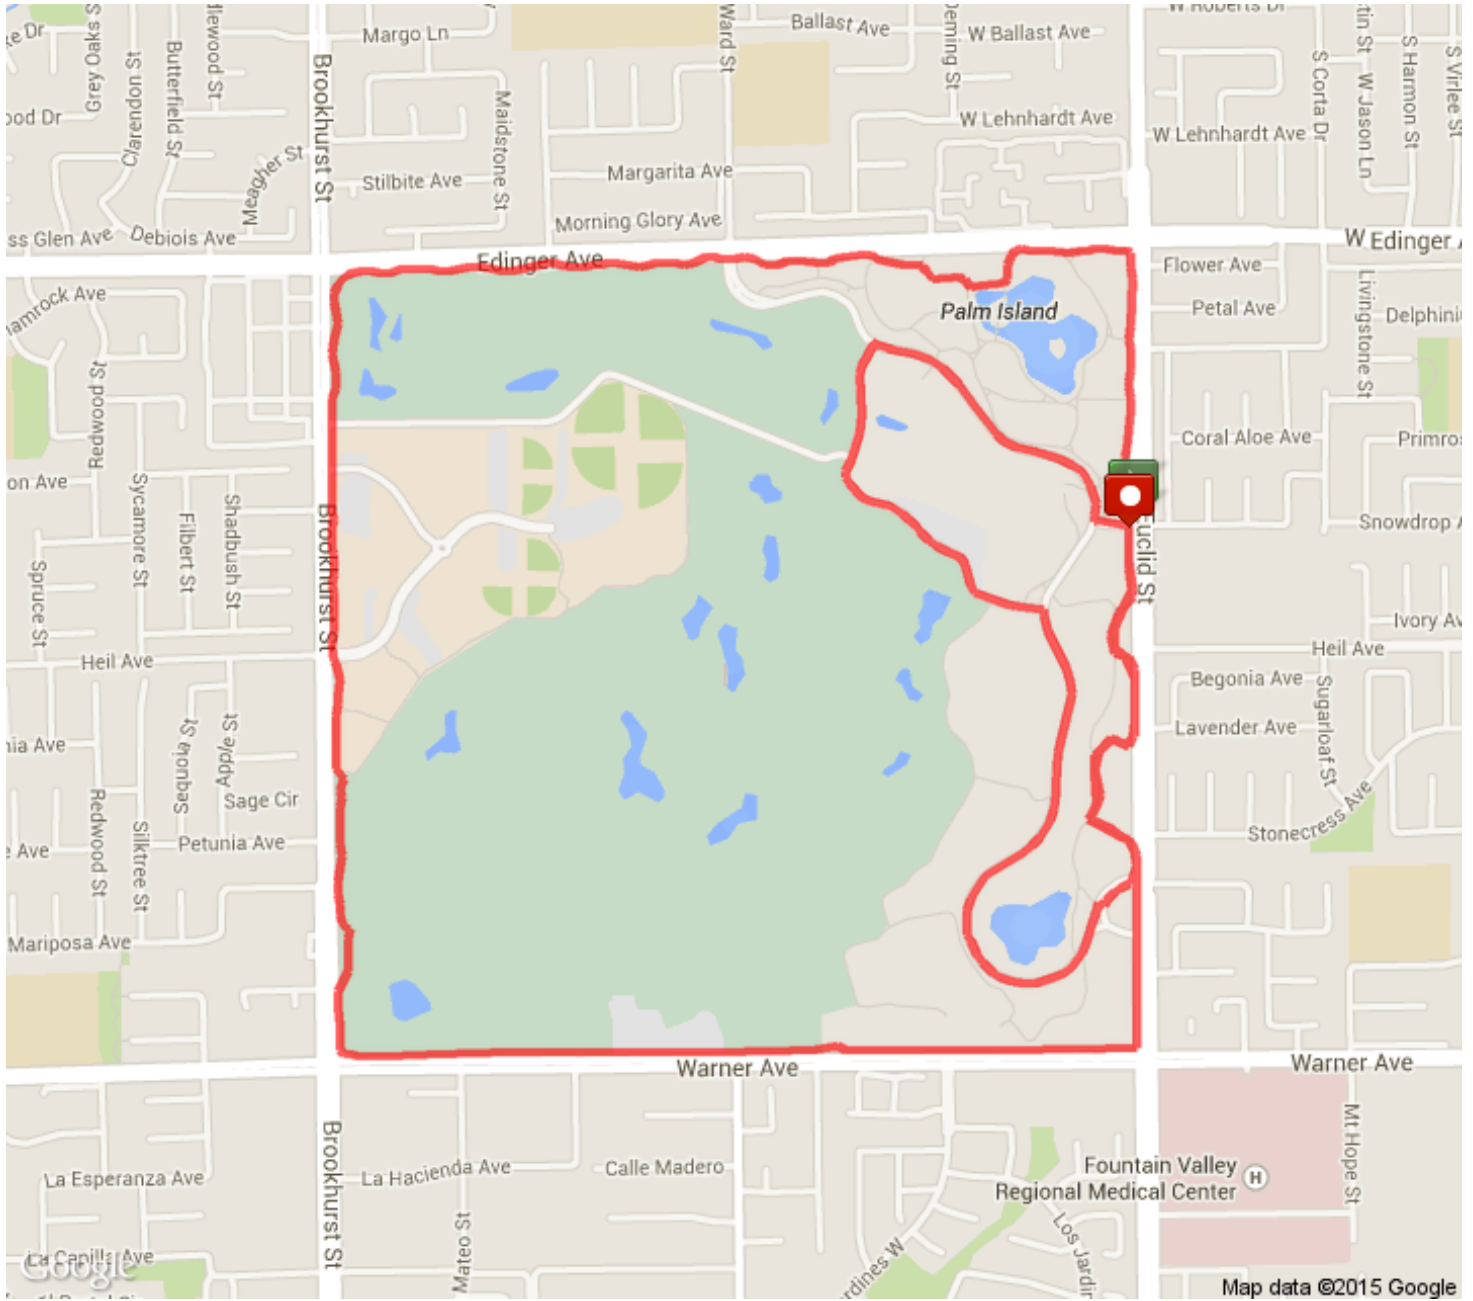

Mile Square Park- 6 miler  
Distance: 6.21 mi  
Elevation: 63.84 ft (Max: 69.65 ft)

mapmyrun

	Head north	0 mi (+0.04 mi)
	Head north Destination will be on the left	0.04 mi (+0.05 mi)
	Head north	0.09 mi (+0.05 mi)
	Head north	0.14 mi (+0.05 mi)
	Head north	0.18 mi (+0.06 mi)
	Head north	0.24 mi (+0.06 mi)
	Head north	0.3 mi (+0.04 mi)
	Turn left	0.33 mi (+0 mi)
	Head west	0.34 mi (+0.05 mi)
	Head west	0.38 mi (+0.05 mi)
	Head west	0.43 mi (+0.05 mi)
	Head southwest	0.48 mi (+0.04 mi)
	Slight right Destination will be on the right	0.51 mi (+0.03 mi)
	Head west Destination will be on the right	0.54 mi (+0.03 mi)
	Head west	0.57 mi (+0.05 mi)
	Head northwest Destination will be on the right	0.62 mi (+0.04 mi)
	Head west	0.66 mi (+0.04 mi)
	Head west	0.7 mi (+0.05 mi)
	Head west	0.76 mi (+0.05 mi)
	Head west	0.8 mi (+0.02 mi)

	Head northwest	0.82 mi (+0.03 mi)
	Head west	0.85 mi (+0.01 mi)
	This segment has no directions.	0.86 mi (+2.73 mi)
	Head northwest	3.59 mi (+0.01 mi)
	Head northwest	3.6 mi (+0 mi)
	Turn right	3.61 mi (+0.03 mi)
	Head north	3.64 mi (+0.04 mi)
	This segment has no directions.	3.68 mi (+0.4 mi)
	Head west	4.08 mi (+0 mi)
	Turn right	4.08 mi (+0.08 mi)
	Head northwest Destination will be on the right	4.17 mi (+0.09 mi)
	Head northwest	4.25 mi (+0.1 mi)
	Head northwest	4.35 mi (+0.08 mi)
	Head west Destination will be on the right	4.44 mi (+0.03 mi)
	Head southeast	4.46 mi (+0 mi)
	Turn right	4.47 mi (+0.11 mi)
	Head south	4.58 mi (+0.05 mi)
	Head south	4.63 mi (+0.15 mi)
	Head southeast Destination will be on the right	4.78 mi (+0.16 mi)
	Head east	4.94 mi (+0.01 mi)
	Turn right	4.95 mi (+0.22 mi)
	Head south	5.17 mi (+0.18 mi)