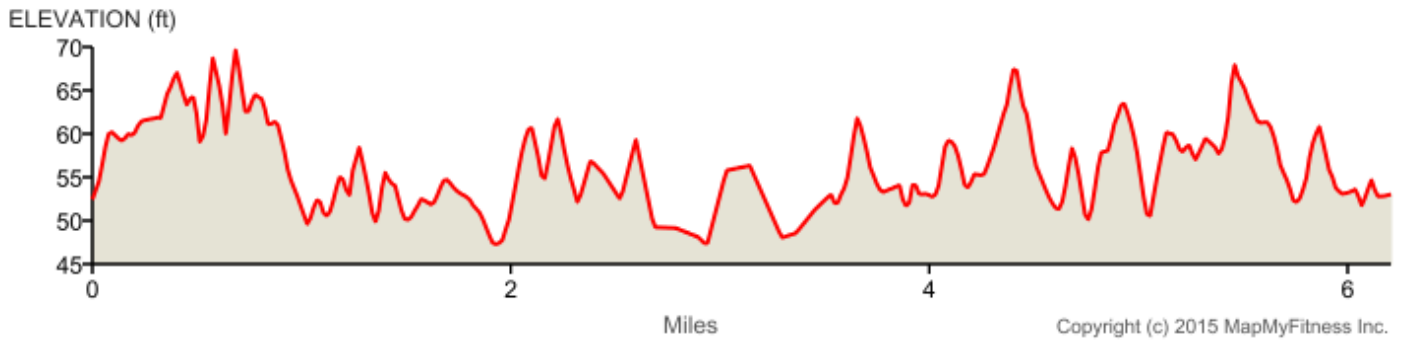

Mile Square Park- 6 miler  
Distance: 6.21 mi  
Elevation: 63.84 ft (Max: 69.65 ft)

mapmyrun

	Head north	0 mi (+0.04 mi)
	Head north Destination will be on the left	0.04 mi (+0.05 mi)
	Head north	0.09 mi (+0.05 mi)
	Head north	0.14 mi (+0.05 mi)
	Head north	0.18 mi (+0.06 mi)
	Head north	0.24 mi (+0.06 mi)
	Head north	0.3 mi (+0.04 mi)
	Turn left	0.33 mi (+0 mi)
	Head west	0.34 mi (+0.05 mi)
	Head west	0.38 mi (+0.05 mi)
	Head west	0.43 mi (+0.05 mi)
	Head southwest	0.48 mi (+0.04 mi)
	Slight right Destination will be on the right	0.51 mi (+0.03 mi)
	Head west Destination will be on the right	0.54 mi (+0.03 mi)
	Head west	0.57 mi (+0.05 mi)
	Head northwest Destination will be on the right	0.62 mi (+0.04 mi)
	Head west	0.66 mi (+0.04 mi)
	Head west	0.7 mi (+0.05 mi)
	Head west	0.76 mi (+0.05 mi)
	Head west	0.8 mi (+0.02 mi)

	Head northwest	0.82 mi (+0.03 mi)
	Head west	0.85 mi (+0.01 mi)
	This segment has no directions.	0.86 mi (+2.73 mi)
	Head northwest	3.59 mi (+0.01 mi)
	Head northwest	3.6 mi (+0 mi)
	Turn right	3.61 mi (+0.03 mi)
	Head north	3.64 mi (+0.04 mi)
	This segment has no directions.	3.68 mi (+0.4 mi)
	Head west	4.08 mi (+0 mi)
	Turn right	4.08 mi (+0.08 mi)
	Head northwest Destination will be on the right	4.17 mi (+0.09 mi)
	Head northwest	4.25 mi (+0.1 mi)
	Head northwest	4.35 mi (+0.08 mi)
	Head west Destination will be on the right	4.44 mi (+0.03 mi)
	Head southeast	4.46 mi (+0 mi)
	Turn right	4.47 mi (+0.11 mi)
	Head south	4.58 mi (+0.05 mi)
	Head south	4.63 mi (+0.15 mi)
	Head southeast Destination will be on the right	4.78 mi (+0.16 mi)
	Head east	4.94 mi (+0.01 mi)
	Turn right	4.95 mi (+0.22 mi)
	Head south	5.17 mi (+0.18 mi)