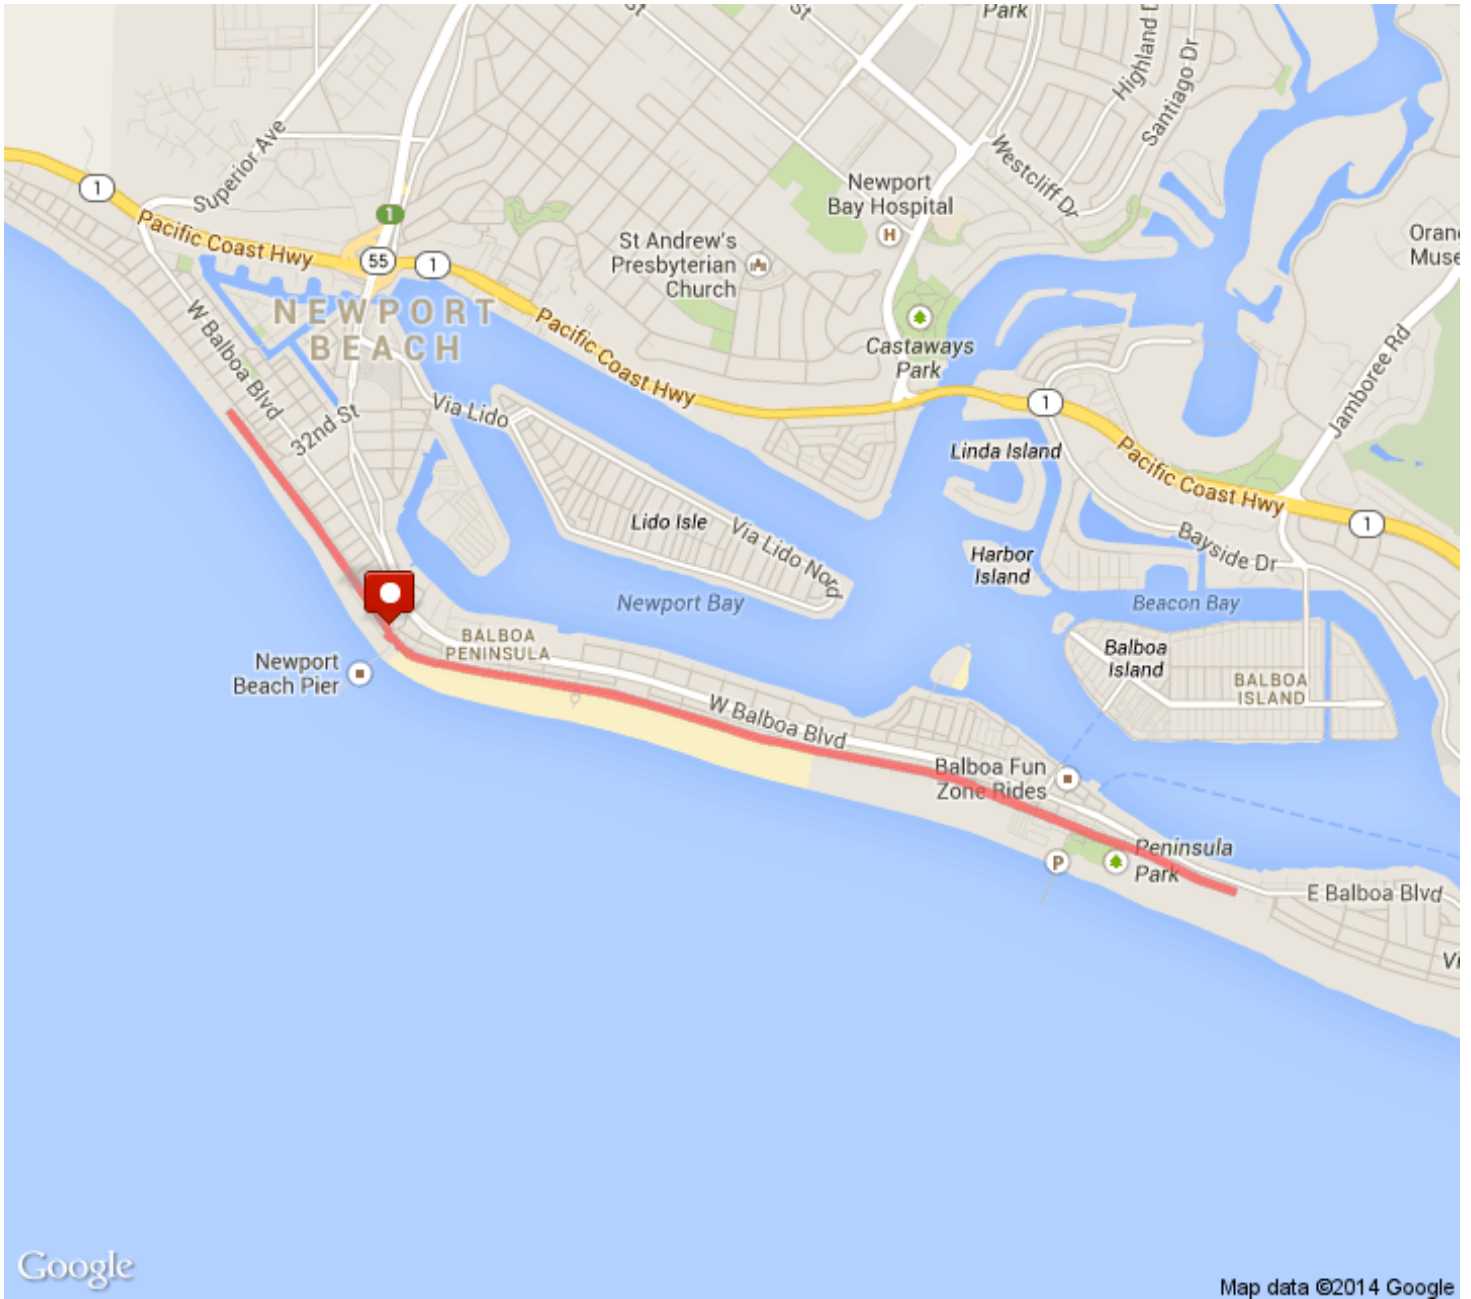

mapmyrun

Newport Pier 7 mile

Distance: 7.1 mi

| | |
|---|--------------------|
|  Run along the parking lot. | 0 mi (+0.11 mi) |
|  Head northwest toward 23rd St | 0.11 mi (+0.03 mi) |
|  Head northwest toward 36th St | 0.14 mi (+0.06 mi) |
|  Head northwest toward 36th St | 0.2 mi (+0.1 mi) |
|  Head northwest toward 36th St | 0.31 mi (+0.09 mi) |
|  Head northwest toward 36th St | 0.4 mi (+0.08 mi) |
|  Head northwest toward 36th St | 0.48 mi (+0.06 mi) |
|  Head northwest toward 36th St | 0.54 mi (+0.06 mi) |
|  Head northwest toward 36th St | 0.6 mi (+0.06 mi) |
|  At wall turn around and run back towards pier. | 0.66 mi (+0.66 mi) |
|  Head southeast toward 21st Pl | 1.33 mi (+0 mi) |
|  Turn right onto 21st Pl | 1.33 mi (+0.01 mi) |
|  Back at the pier, continue straight onto trail | 1.34 mi (+0.02 mi) |
|  Continue straight onto Newport Balboa Bike Trail | 1.36 mi (+0.02 mi) |
|  Head southeast on Newport Balboa Bike Trail toward 20th St | 1.38 mi (+0.03 mi) |
|  Head southeast on Newport Balboa Bike Trail toward 20th St | 1.41 mi (+0.09 mi) |
|  Head east on Newport Balboa Bike Trail | 1.5 mi (+0.09 mi) |
|  Head east on Newport Balboa Bike Trail Destination will be on the left | 1.59 mi (+0.1 mi) |
|  Head east on Newport Balboa Bike Trail | 1.69 mi (+0.1 mi) |
|  Head east on Newport Balboa Bike Trail toward 15th St Destination will be on the left | 1.79 mi (+0.09 mi) |