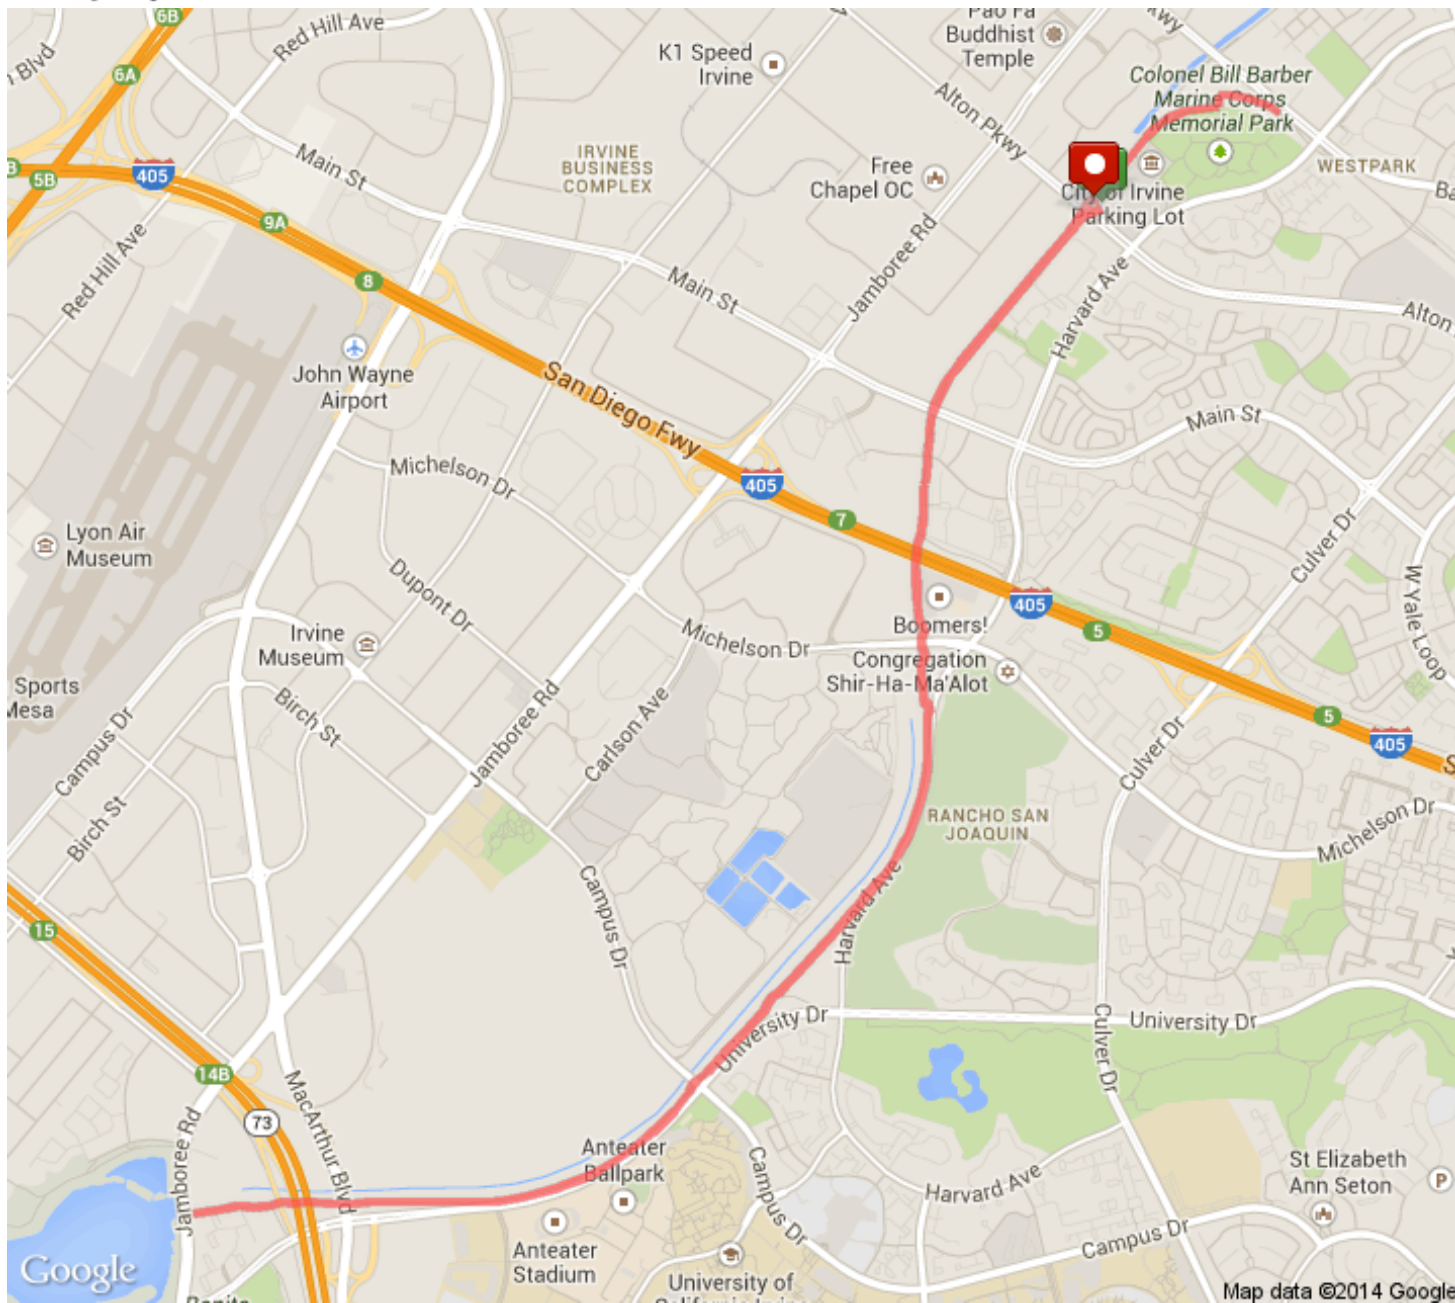

San Diego Creek 9 Mile

Distance: 8.99 mi

mapmyrun

 This segment has no directions.	0 mi (+0.05 mi)
 Head southwest on San Diego Creek Trail	0.05 mi (+0.04 mi)
 Head southwest on San Diego Creek Trail Destination will be on the right	0.09 mi (+0.09 mi)
 Head southwest on San Diego Creek Trail Destination will be on the right	0.19 mi (+0.36 mi)
 Head southwest on San Diego Creek Trail	0.54 mi (+0.02 mi)
 Keep right to stay on San Diego Creek Trail	0.57 mi (+0.14 mi)
 Slight left to stay on San Diego Creek Trail Destination will be on the right	0.71 mi (+0.22 mi)
 Head south on San Diego Creek Trail toward Greenbelt	0.92 mi (+0.27 mi)
 Turn right to stay on San Diego Creek Trail	1.19 mi (+0.01 mi)
 Head south on San Diego Creek Trail toward San Diego Creek Trail Connector	1.2 mi (+0.06 mi)
 Turn right to stay on San Diego Creek Trail	1.27 mi (+0.14 mi)
 Turn right to stay on San Diego Creek Trail Destination will be on the right	1.41 mi (+0.23 mi)
 Head south on San Diego Creek Trail toward Sand Canyon Wash Trail Destination will be on the right	1.64 mi (+0.39 mi)
 Head southwest on San Diego Creek Trail toward Sand Canyon Wash Trail	2.03 mi (+0.44 mi)
 Slight right to stay on San Diego Creek Trail Destination will be on the right	2.47 mi (+0.01 mi)
 Head southwest on San Diego Creek Trail Destination will be on the right	2.48 mi (+0.35 mi)
 Head southwest on San Diego Creek Trail	2.84 mi (+0.46 mi)
 Head west on San Diego Creek Trail toward Bayview Trail	3.3 mi (+0.55 mi)
 Head east on San Diego Creek Trail	3.85 mi (+0.93 mi)
 Head east on San Diego Creek Trail toward San Diego Creek Trail Connector	4.78 mi (+0.72 mi)

 Destination

8.99 mi (+0 mi)

MapMyRun • <http://mapmyrun.com/routes/view/349470939>